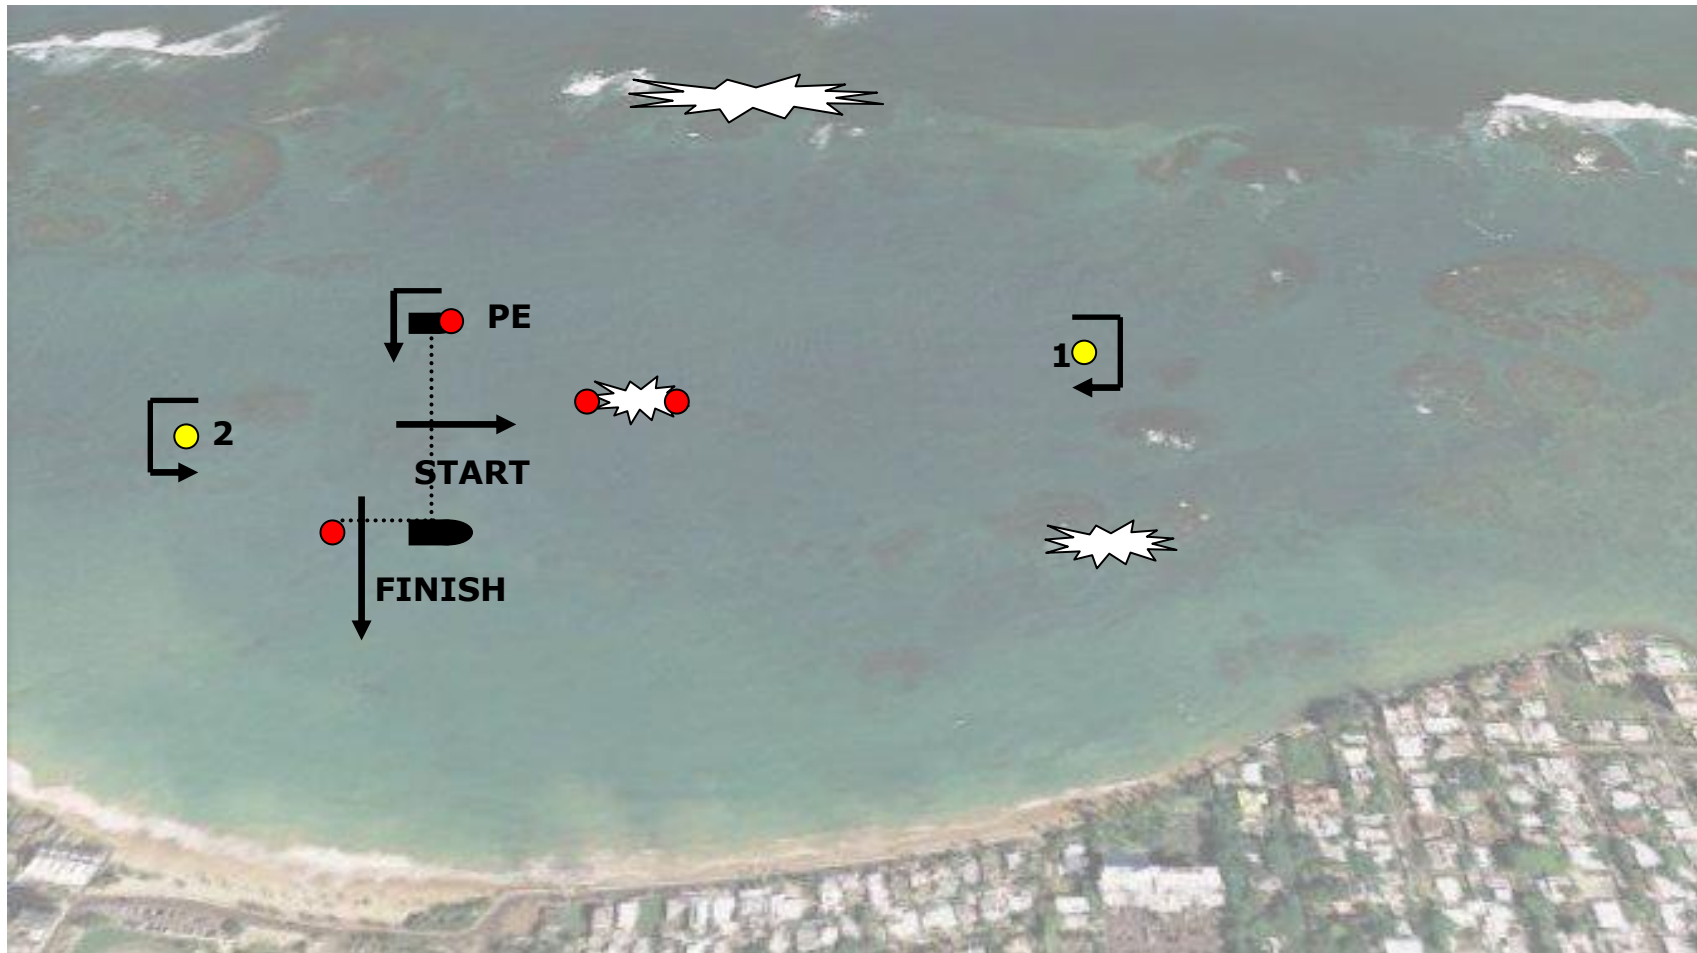

COURSE DIAGRAM Wednesday July 6th

Free Formula + Women: START – 1! – 2 – 1! - PE – FINISH
Formula Worlds Men: START – 1! – 2 – 1! – 2 – 1! - PE – FINISH

All distances and angles are approximate

Start line: 2 orange flags on signal boat and pin-end boat, Finish line: blue flag on signal boat and red mark F

☀ Shallow reefs, Mark 1 and 2: square Black Rip Curl Marks