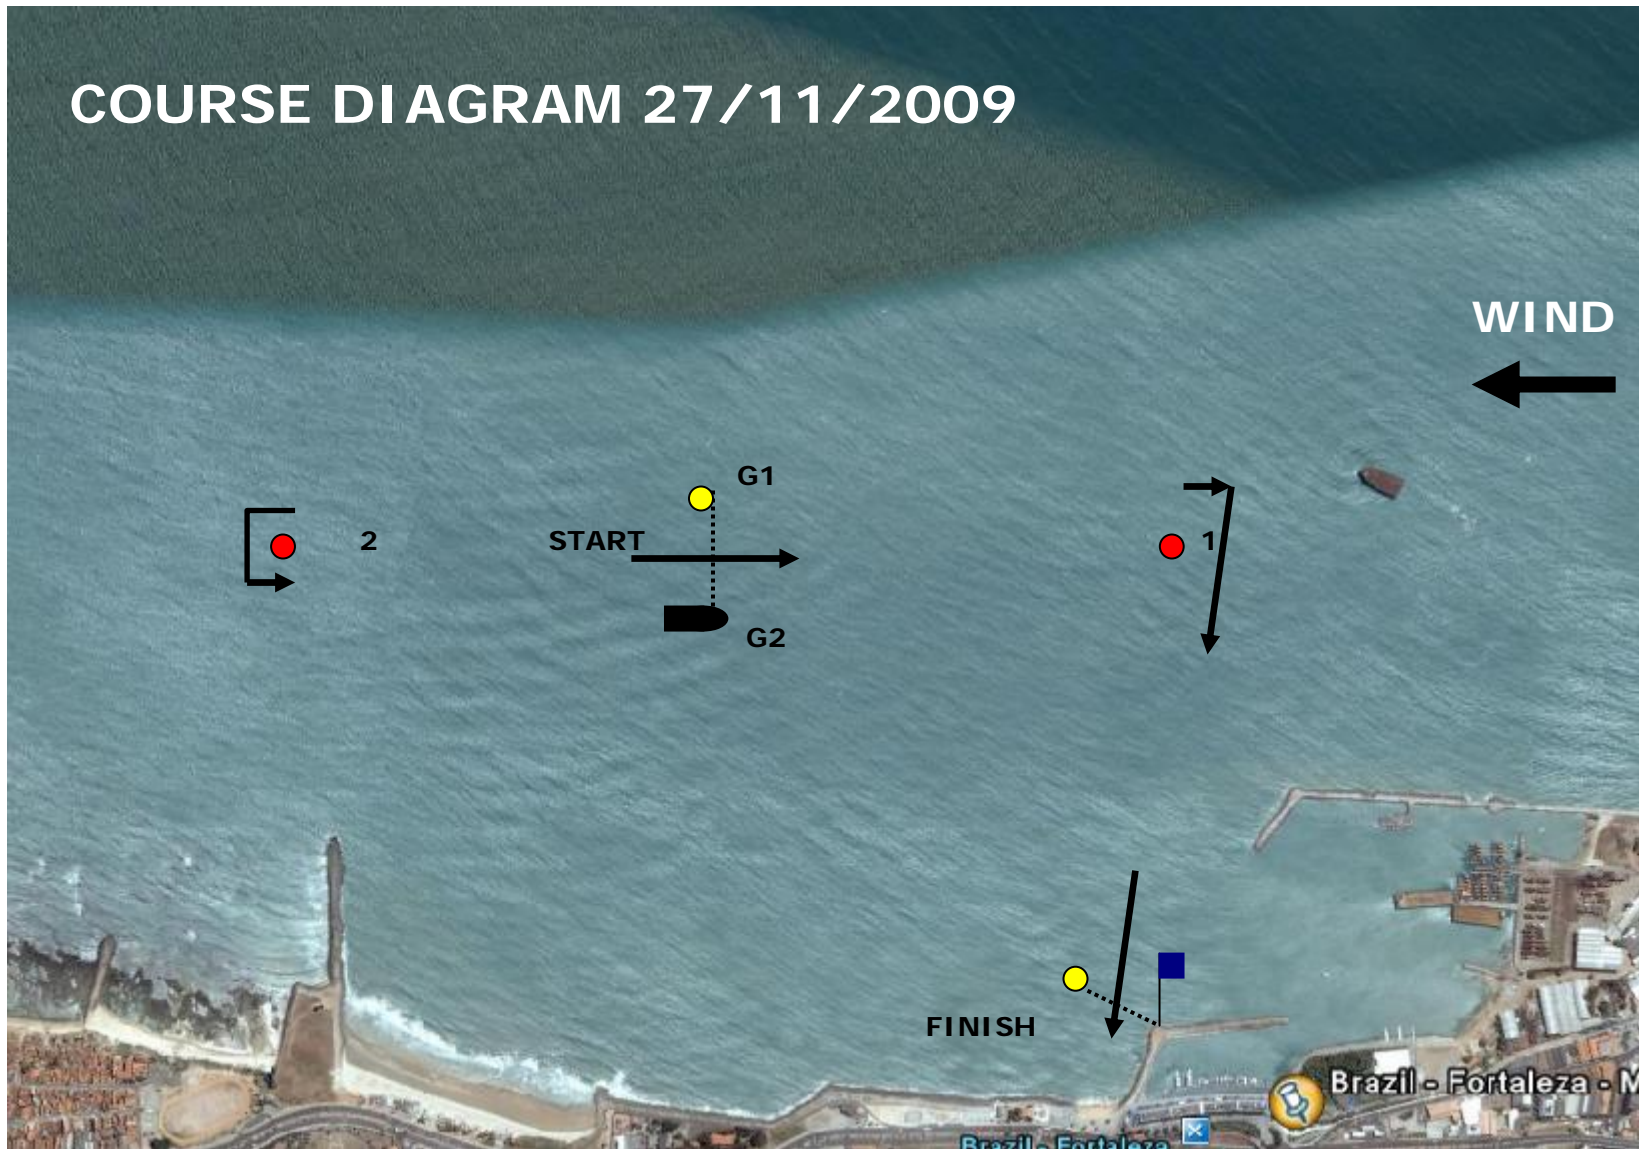

COURSE DIAGRAM 27/11/2009

COURSE: START – 1! – 2 – 1! – 2 – 1! - FINISH

All distances and angles are approximate

Start line: CR flag on signal boat and flag on pin-end mark - Finish line: Blue flag on Pier and flag on finish mark