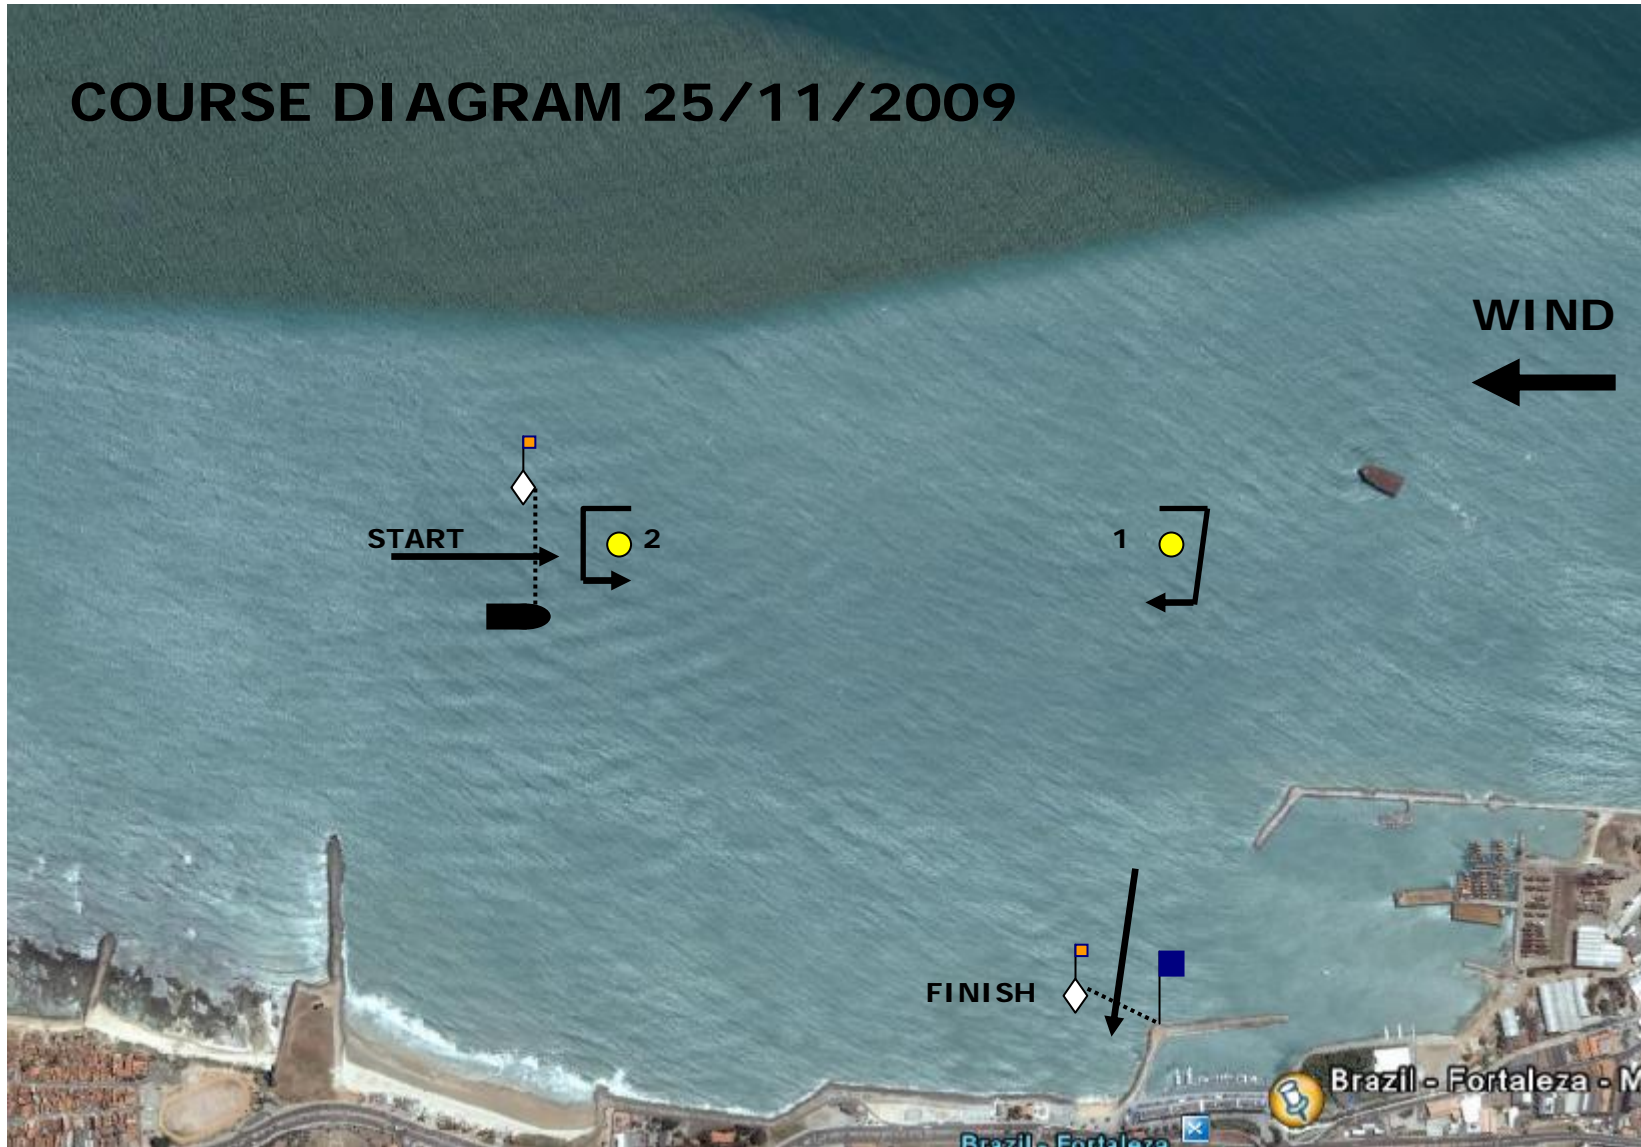

# COURSE DIAGRAM 25/11/2009

**COURSE: START – 1! – 2 – 1! – 2 – 1! - FINISH**

All distances and angles are approximate

Start line: CR flag on signal boat and flag on pin-end mark - Finish line: Blue flag on Pier and flag on finish mark