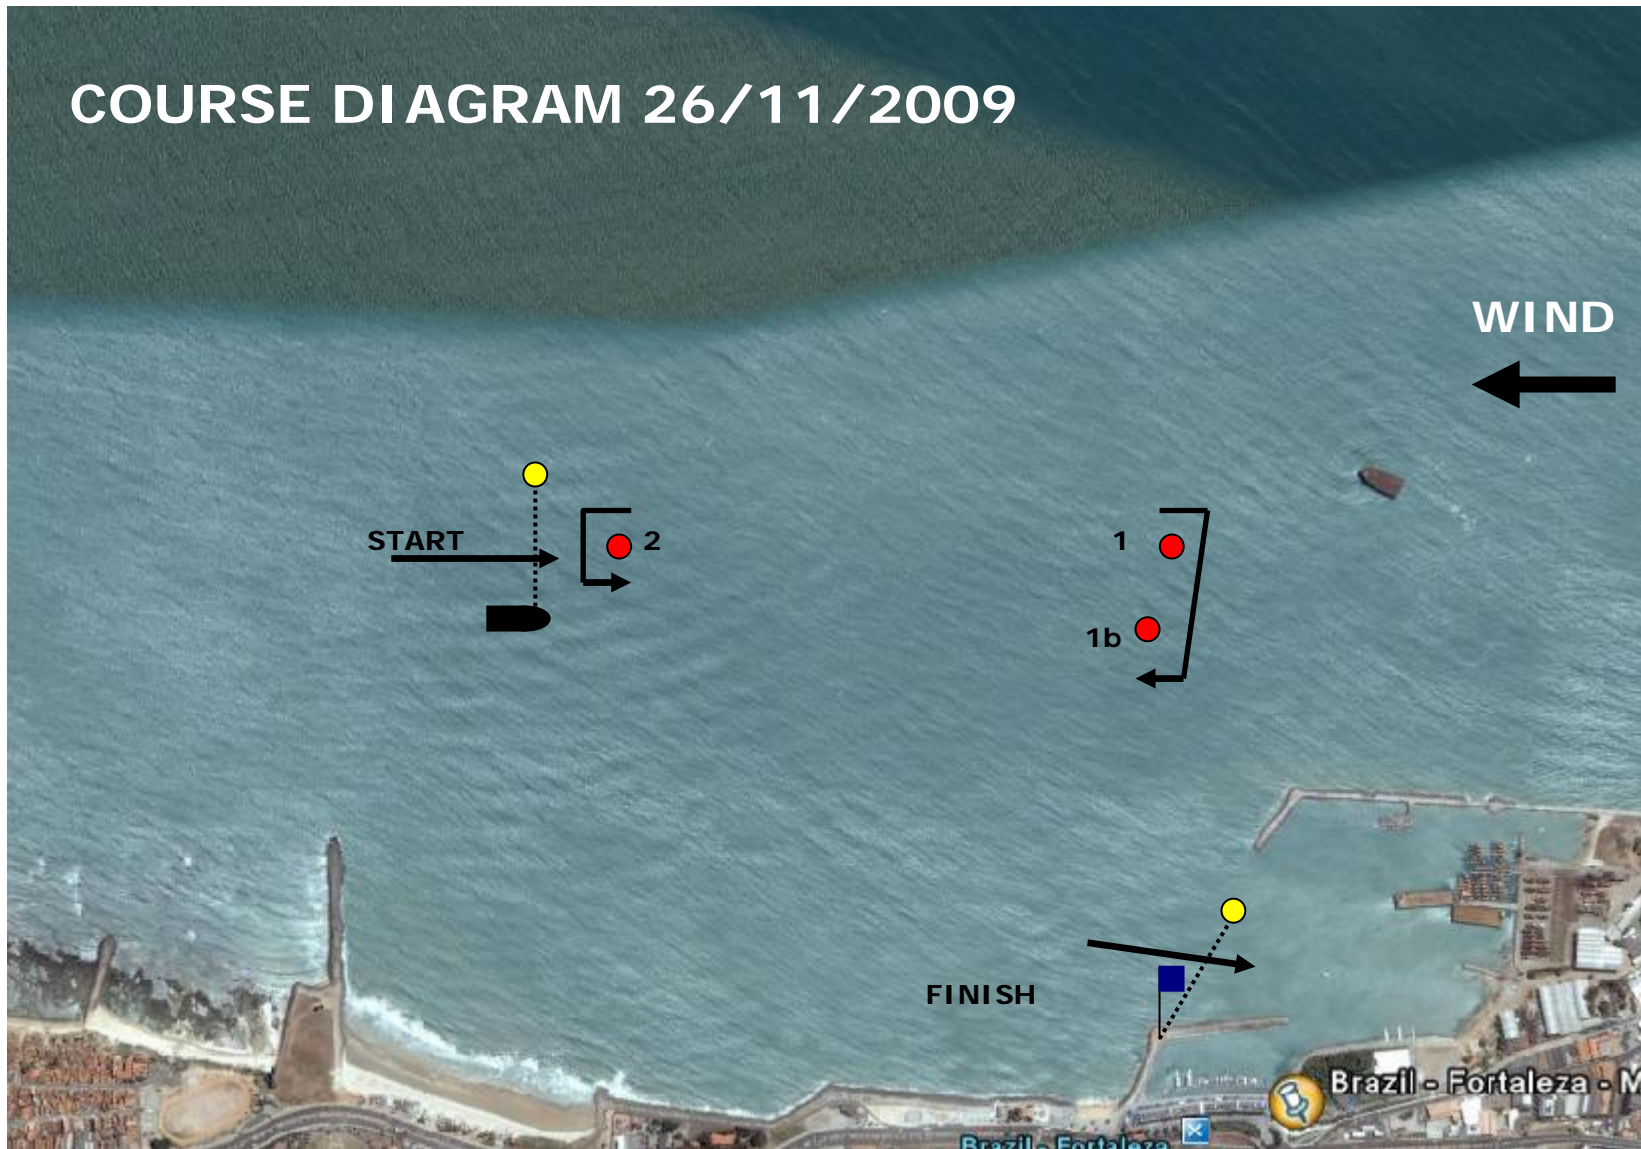

COURSE DIAGRAM 26/11/2009

COURSE: START – 1! - 1b– 2 – 1! – 1b – 2 - FINISH

All distances and angles are approximate

Start line: CR flag on signal boat and flag on pin-end mark - Finish line: Blue flag on Pier and flag on finish mark