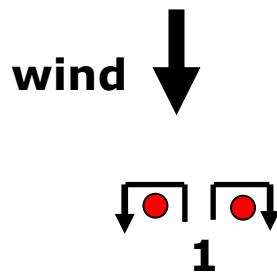

NOTICE 2

Change to the Sailing Instructions

Delete course and change for: COURSE DIAGRAM

COURSE: Start – 1 – 2 – 1 – Pin boat – Finish

All distances and angles are approximate

- Start line: Masts flying Orange flags on the starting boats
Finish line: Mast flying a Blue flag on start boat and mark with blue flag
Gates 1 and 2: Yellow inflatable marks