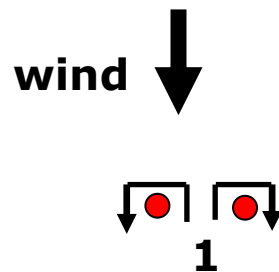

NOTICE 2

Change to the Sailing Instructions

Delete course and change for:
COURSE DIAGRAM

COURSE: Start – 1 – 2 – 1 – 2 – Pin boat – Finish

All distances and angles are approximate

- Start line: Masts flying Orange flags on the starting boats
Finish line: Mast flying a Blue flag on start boat and mark with blue flag
Gates 1 and 2: Yellow inflatable marks